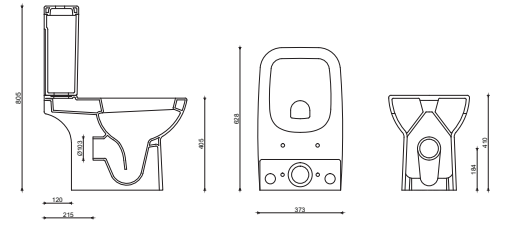

MA02RZV00
REZERVUAR

MA00KRK48
KLOZET + REZERVUAR

MA06KLZ00
MARE UNIVERSAL BACK TO WALL CLOSET

MA02RZV00
CISTERN