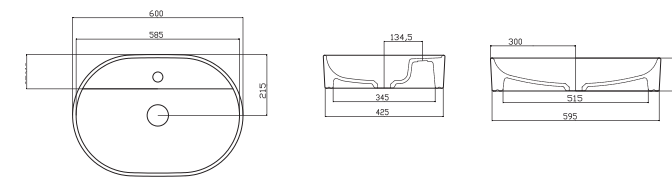

NO19MUL01
NOVA MOBİLYA ÜSTÜ LAVABO
BATARYA DELİKLİ (43x60)

NO19MUL01
NOVA BOWL (43x60)

NO30MUL00
NOVA ÇANAK LAVABO (40.6X32.2)

NO30MUL00
NOVA BOWL (40.6X32.2)

NO27MUL01
NOVA ÇAP 45 cm MOBİLYA ÜSTÜ
LAVABO-BATARYA DELİKLİ