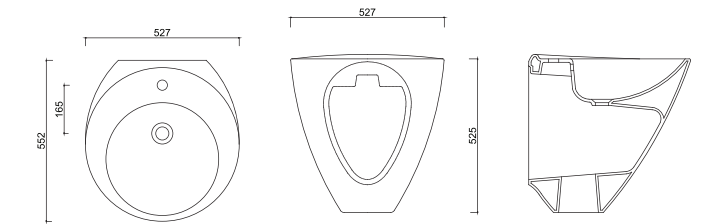

NO27MUL00
NOVA ÇAP 45 cm MOBİLYA ÜSTÜ
LAVABO-BATARYA DELİKSİZ

NO27MUL00
NOVA BOWL (Ø45 cm)

NO28MUL00
NOVA 42x42 cm KARE MOBİLYA ÜSTÜ
LAVABO-BATARYA DELİKSİZ

NO28MUL00
NOVA BOWL (42x42)

ARYA

KUSURSUZ BEYAZLIĞI İLE HER BANYOYU AYDINLATIR...
EVERY BATHROOM ENLIGHTENS WITH ITS PERFECT WHITENESS...

ARYA

AR10MNL01
ARYA MONOBLOK LAVABO (55X53)

AR10MNL01
ARYA MONOBLOK WASHBASIN (55X53)

AR01MNL01
ARYA YARIM MONOBLOK LAVABO (53x55)

AR01MNL01
ARYA SEMI MONOBLOK WASHBASIN (53X55)

AR25MUL01
ARYA ASİMETRİK MOBİLYA ÜSTÜ
LAVABO
AR25MUL01
ARYA ASYMETRIC BOWL