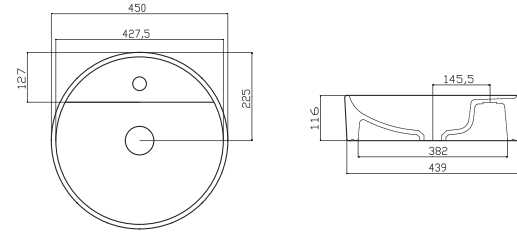

NO19MUL01
NOVA MOBİLYA ÜSTÜ LAVABO
BATARYA DELİKLİ (43x60)

NO19MUL01
NOVA BOWL (43x60)

NO30MUL00
NOVA ÇANAK LAVABO (40.6X32.2)

NO30MUL00
NOVA BOWL (40.6X32.2)

NO27MUL01
NOVA ÇAP 45 cm MOBİLYA ÜSTÜ
LAVABO-BATARYA DELİKLİ