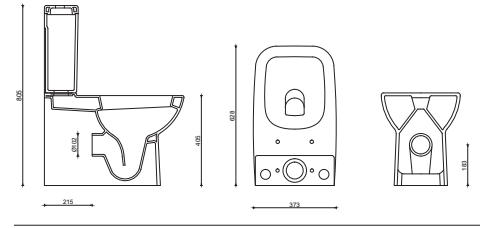

NE01BDE00
NERO BİDE

NE01BDE00
NERO BİDET

NE03DTK00
NERO DUVARA DAYALI TEK KLOZET

NE04DTK00
NERO SINGLE BACK TO WALL CLOSET

MARE

SADE, ŞIK VE MODERN...
PURE, ELEGANT AND MODERN

MA05KLZ00
MARE DUVARA DAYALI KLOZET