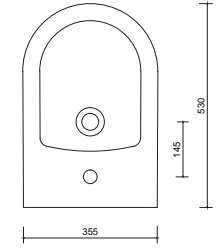

JADE

KLASİK ÇİZGİLER, GÖRKEMLİ ŞIKLIK...
CLASSICAL LINES, GLORIOUS ELEGANCE...

JA19DAK00
JADE DUVARA ASMA KLOZET

JA20DAK00
JADE WALL HUNG CLOSET