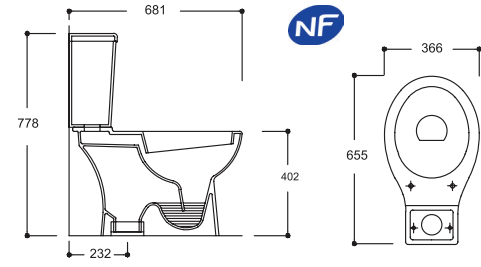

CA01KLZ00
CARMINA KLOZET (ALT ÇIKIŞLI)

CA01RZV00
REZERVUAR

CA00KRK00
KLOZET + REZERVUAR

CA02KLZ00
CARMINA CLOSET (S-TRAP)

CA01RZV00
CISTERN