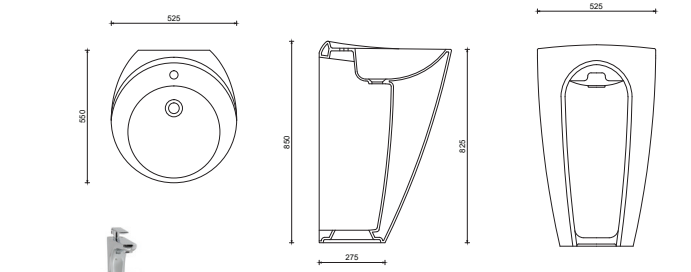

NO27MUL00
NOVA ÇAP 45 cm MOBİLYA ÜSTÜ
LAVABO-BATARYA DELİKSİZ

NO27MUL00
NOVA BOWL (Ø45 cm)

NO28MUL00
NOVA 42x42 cm KARE MOBİLYA ÜSTÜ
LAVABO-BATARYA DELİKSİZ

NO28MUL00
NOVA BOWL (42x42)

ARYA

KUSURSUZ BEYAZLIĞI İLE HER BANYOYU AYDINLATIR...
EVERY BATHROOM ENLIGHTENS WITH ITS PERFECT WHITENESS...

ARYA

AR10MNL01
ARYA MONOBLOK LAVABO (55X53)

AR10MNL01
ARYA MONOBLOK WASHBASIN (55X53)

AR01MNL01
ARYA YARIM MONOBLOK LAVABO (53x55)

AR01MNL01
ARYA SEMI MONOBLOK WASHBASIN (53X55)

AR25MUL01
ARYA ASİMETRİK MOBİLYA ÜSTÜ
LAVABO
AR25MUL01
ARYA ASYMETRIC BOWL