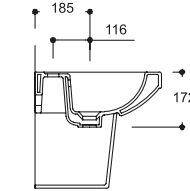

JA04LVB01
JADE LAVABO (45x55)

JA02AYK00
YARIM AYAK

JA04LVB01
JADE WASHBASIN (45x55)

JA02AYK00
SEMI PEDESTAL