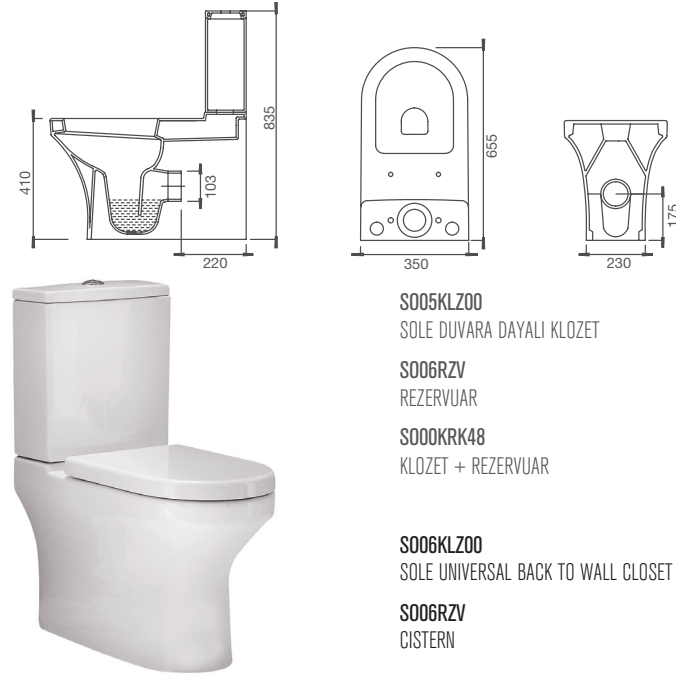

S005KLZ00
SOLE DUVARA DAYALI KLOZET

S006RZV
REZERVUAR

S000KRK48
KLOZET + REZERVUAR

S006KLZ00
SOLE UNIVERSAL BACK TO WALL CLOSET

S006RZV
CISTERN