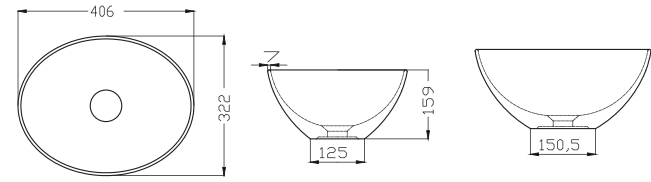

NO19MUL01
NOVA MOBİLYA ÜSTÜ LAVABO
BATARYA DELİKLİ (43x60)

NO19MUL01
NOVA BOWL (43x60)

NO30MUL00
NOVA ÇANAK LAVABO (40.6X32.2)

NO30MUL00
NOVA BOWL (40.6X32.2)

NO27MUL01
NOVA ÇAP 45 cm MOBİLYA ÜSTÜ
LAVABO-BATARYA DELİKLİ