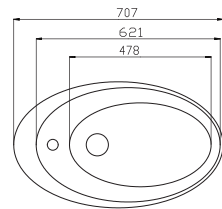

NO27MUL00
NOVA ÇAP 45 cm MOBİLYA ÜSTÜ
LAVABO-BATARYA DELİKSİZ

NO27MUL00
NOVA BOWL (Ø45 cm)

NO28MUL00
NOVA 42x42 cm KARE MOBİLYA ÜSTÜ
LAVABO-BATARYA DELİKSİZ

NO28MUL00
NOVA BOWL (42x42)

ARYA

KUSURSUZ BEYAZLIĞI İLE HER BANYOYU AYDINLATIR...
EVERY BATHROOM ENLIGHTENS WITH ITS PERFECT WHITENESS...

ARYA

AR10MNL01
ARYA MONOBLOK LAVABO (55X53)

AR10MNL01
ARYA MONOBLOK WASHBASIN (55X53)

AR01MNL01
ARYA YARIM MONOBLOK LAVABO (53x55)

AR01MNL01
ARYA SEMI MONOBLOK WASHBASIN (53X55)

AR25MUL01
ARYA ASİMETRİK MOBİLYA ÜSTÜ
LAVABO
AR25MUL01
ARYA ASYMETRIC BOWL