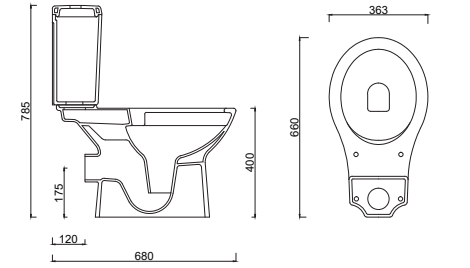

GÜRAL RIMLESS

1. CA47KLZ00
   CARMINA RIMLESS KLOZET (ARKA ÇIKIŞLI)
2. CA09RZV00
   REZERVUAR
3. CA48KLZ00
   CARMINA RIMLESS CLOSET (P-TRAP)
4. CA09RZV00
   CISTERN