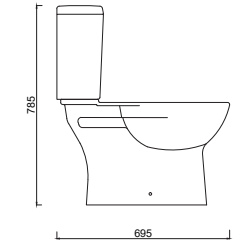

MA02RZV00
CISTERN

MA03DTK00
MARE DUVARA DAYALI TEK KLOZET

MA04DTK00
MARE SINGLE BACK TO WALL CLOSET

MA03DAK00
MARE DUVARA ASMA KLOZET

MA04DAK00
MARE WALLHUNG CLOSET

CARMINA

HUZUR VE ESTETİK BİR ARADA...
COMFORT AND BEAUTY, HAND IN HAND...