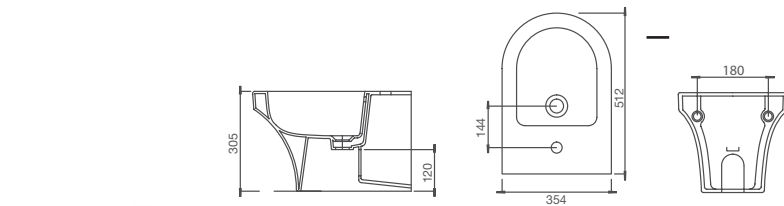

S002BDE00
SOLE DUVARA ASMA BİDE

S002BDE00
SOLE WALL HUNG BİDET