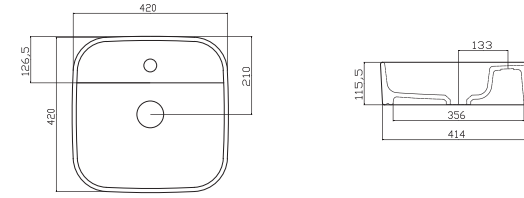

NO28MUL01
NOVA 42x42 cm KARE MOBİLYA ÜSTÜ
LAVABO-BATARYA DELİKLİ

NO28MUL01
NOVA BOWL (42x42)