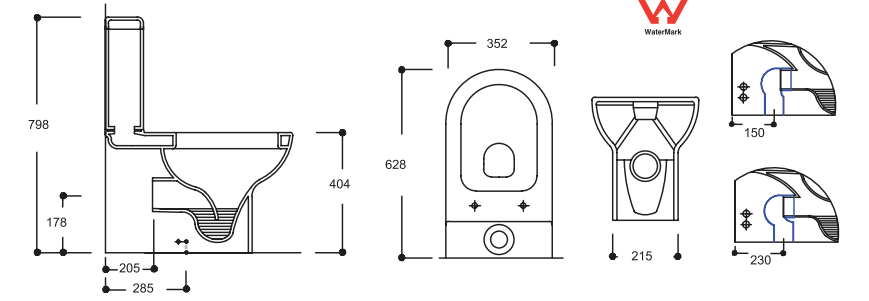

COMPACT

EN KÜÇÜK BANYO BİLE O'NUNLA DAHA BÜYÜK!
EVEN THE SMALLEST BATHROOM SEEMS TO EXPAND!

K005KLZ00
COMPACT DUVARA DAYALI KLOZET

K001RZV00
REZERVUAR

K000KRK48
KLOZET + REZERVUAR

K006DSK00
COMPACT UNIVERSAL BACK TO WALL CLOSET

K001RZV
CISTERN