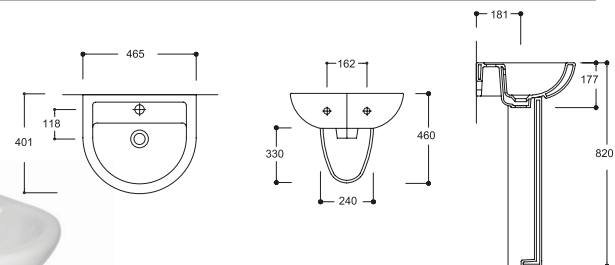

TP10LVB01
COMPACT WASHBASIN "D-SHAPED" (40x55)

K001AYK00
PEDESTAL
CA02AYK00
SEMI PEDESTAL

K004LVB01
COMPACT LAVABO (45x55)
K001AYK00
KOLON AYAK
CA02AYK00
YARIM AYAK

K004LVB01
COMPACT WASHBASIN (45x55)
K001AYK00
PEDESTAL
CA02AYK00
SEMI PEDESTAL