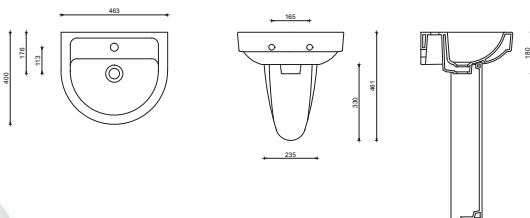

TP09LVB01
COMPACT BANTLI LAVABO (40x46)