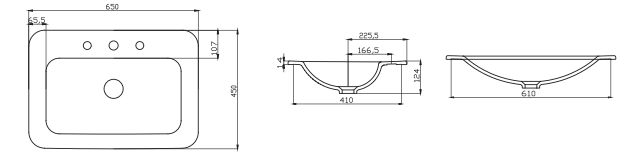

NO21TUL01
NOVA TEZGAHÜSTÜ GEÇMELİ
LAVABO (45X65)

NO21TUL01
NOVA SEMİ İNLET BASIN (45x65)