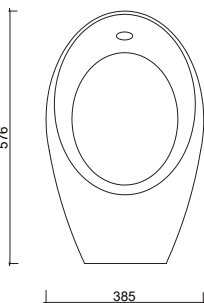

AR01PSR00
ARYA ANKASTRE FOTOSELLİ PİSUVAR
AR01PSR00
ARYA BUILT-IN SIPHONIC URINAL