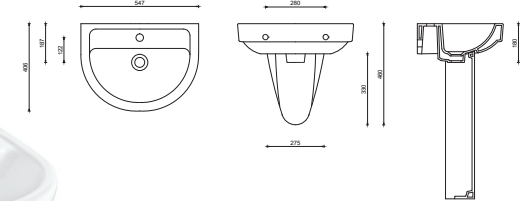

K001AYK00
KOLON AYAK
CA02AYK00
YARIM AYAK

TP10LVB01
COMPACT BANTLI LAVABO (40x55)