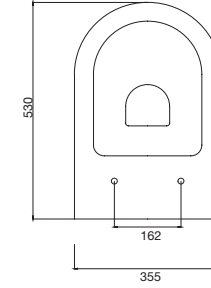

JADE

KLASİK ÇİZGİLER, GÖRKEMLİ ŞIKLIK...
CLASSICAL LINES, GLORIOUS ELEGANCE...

JA19DAK00
JADE DUVARA ASMA KLOZET

JA20DAK00
JADE WALL HUNG CLOSET